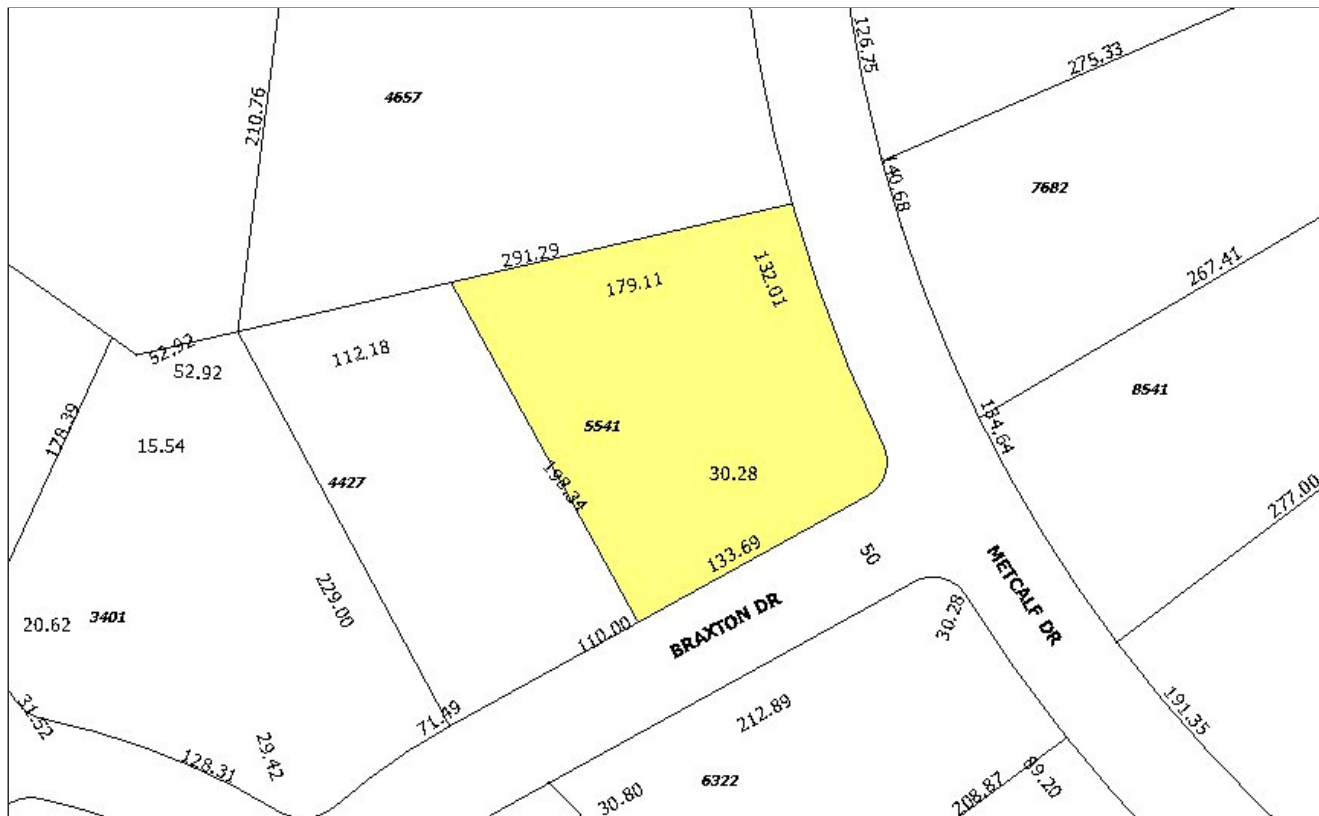

GEOSPATIAL INFORMATION SERVICES

CATAWBA COUNTY, NC

Real Estate Search

Parcel Summary		Printed Map Scale 1 inch = 98ft	
Parcel ID: 461802995541		Parcel Address: 8914 BRAXTON DR, SHERRILLS	
Owner:	Address:	City:	
Owner2:	Address2:	State/Zip: ,	
Building(s) Value:	Land Value:	Total Value:	